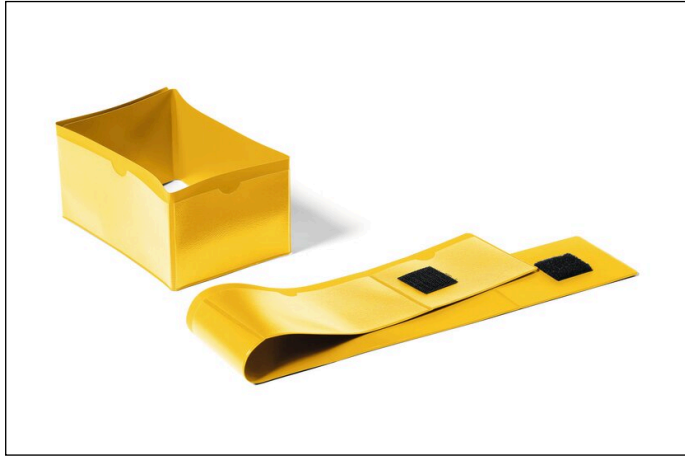

Pallet foot sleeve 140x65 / 90x65 mm

Article number	172404	Sales unit quantity	1 Pack
Colour	Yellow	Sales unit EAN	4005546997094

Self-declaration (according to DIN EN ISO 14021)

7.2 Compostable	
7.3 Degradable	
7.4 Designed to be dismantled	
7.5 Extended product life	
7.6 Recovered energy	
7.7 Recyclable	✓
7.7.a % Recyclable	100%
7.8 Recyclate content	
7.8.a % Recyclate content (pre-consumer)	
7.8.b % Recyclate content (post-consumer)	
7.9 Reduced energy consumption	
7.10 Reduced resource consumption	
7.11 Reduced water consumption	
7.12 Reusable and refillable	
7.13 Waste reduction	