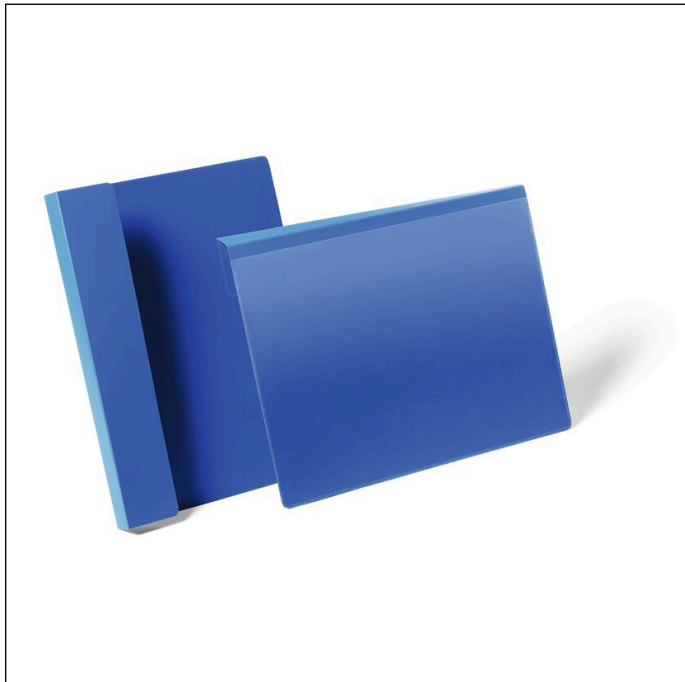

Document sleeve with fold A4 landscape

Article number	172307	Sales unit quantity	1 Pack
Colour	Dark blue	Sales unit EAN	4005546981710
Packaging unit	50 pieces / pack	Packing weight (gross)	3032 G
Base EAN	4005546981710	Country of origin	DE

Logos and awards

Product description

- Document sleeve in A4 landscape format with sturdy fold to hang over cartons, boxes or other containers
- Also for insertion between stacked cartons
- Coloured rear foil made of durable hard plastic
- Suitable for scanners and indelible
- Inserts can be exchanged quickly
- Internal dimensions: A4 landscape / 297 x 210 mm (W x H)
- Fold width: 24 mm / overhang: 55 mm
- Suitable printable insert labels: Article number 485602

Product features

Outer width (mm)	317
------------------	-----

Document sleeve with fold A4 landscape

Outer height (mm)	321
Format / Format for	A4
Orientation Format	Landscape
Brand	DURABLE
Inner width (mm)	297
Inner height (mm)	210
Opening	Top
Protection flap	No
Thumb cut-out	No
Can be cut to size	No
With blank inserts	No
Colour Back Cover	Dark blue
Product features relating to documents	Can be scanned
Attachment type	Folding edge
Label type	DURAPRINT®