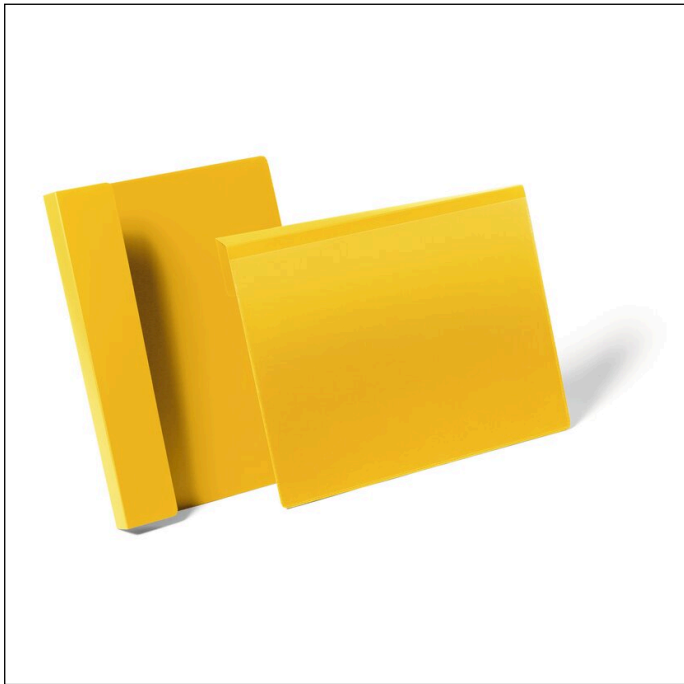

Document sleeve with fold A4 landscape

Article number	172304	Sales unit quantity	1 Pack
Colour	Yellow	Sales unit EAN	4005546997056
Packaging unit	50 pieces / pack	Packing weight (gross)	3032 G
Base EAN	4005546997056	Country of origin	DE

Logos and awards

Product description

- Document sleeve in A4 landscape format with sturdy fold to hang over cartons, boxes or other containers
- Also for insertion between stacked cartons
- Coloured rear foil made of durable hard plastic
- Suitable for scanners and indelible
- Inserts can be exchanged quickly
- Internal dimensions: A4 landscape / 297 x 210 mm (W x H)
- Fold width: 24 mm / overhang: 55 mm
- Suitable printable insert labels: Article number 485602

Product features

Outer width (mm)	317
------------------	-----

Document sleeve with fold A4 landscape

Outer height (mm)	321
Format / Format for	A4
Orientation Format	Landscape
Brand	DURABLE
Inner width (mm)	297
Inner height (mm)	210
Opening	Top
Protection flap	No
Thumb cut-out	No
Can be cut to size	No
With blank inserts	No
Colour Back Cover	Yellow
Product features relating to documents	Can be scanned
Attachment type	Folding edge
Label type	DURAPRINT®