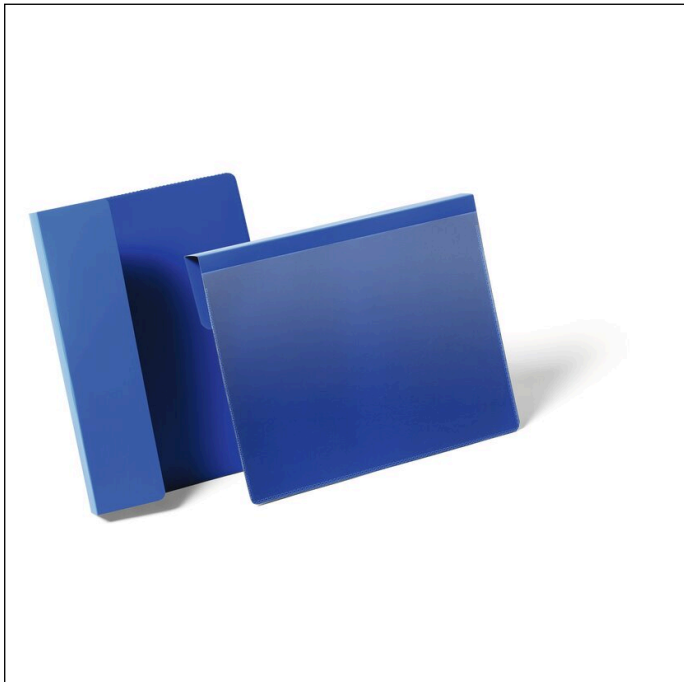

Document sleeve with fold A5 landscape

Article number	172207	Sales unit quantity	1 Pack
Colour	Dark blue	Sales unit EAN	4005546981741
Packaging unit	50 pieces / pack	Packing weight (gross)	1734 G
Base EAN	4005546981741	Country of origin	DE

Logos and awards

Product description

- Document sleeve in A5 landscape format with sturdy fold to hang over cartons, boxes or other containers
- Also for insertion between stacked cartons
- Coloured rear foil made of durable hard plastic
- Suitable for scanners and indelible
- Inserts can be exchanged quickly
- Internal dimensions: A5 landscape / 210 x 148 mm (W x H)
- Fold width: 24 mm / overhang: 55 mm
- Suitable printable insert labels: Article number 485502

Product features

Outer width (mm)	230
------------------	-----

Document sleeve with fold A5 landscape

Outer height (mm)	259
Format / Format for	A5
Orientation Format	Landscape
Brand	DURABLE
Inner width (mm)	210
Inner height (mm)	148
Opening	Top
Protection flap	No
Thumb cut-out	No
Can be cut to size	No
With blank inserts	No
Colour Back Cover	Dark blue
Product features relating to documents	Can be scanned
Attachment type	Folding edge
Label type	DURAPRINT®