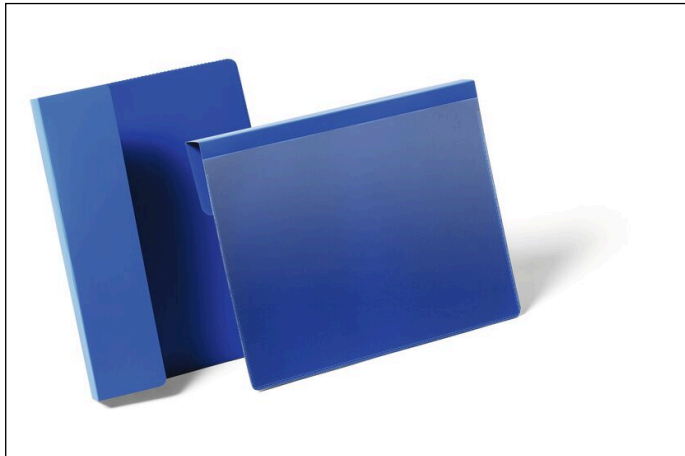

Document sleeve with fold A5 landscape

Article number	172207	Sales unit quantity	1 Pack
Colour	Dark blue	Sales unit EAN	4005546981741

Self-declaration (according to DIN EN ISO 14021)

7.2 Compostable	
7.3 Degradable	
7.4 Designed to be dismantled	
7.5 Extended product life	
7.6 Recovered energy	
7.7 Recyclable	✓
7.7.a % Recyclable	100%
7.8 Recyclate content	
7.8.a % Recyclate content (pre-consumer)	
7.8.b % Recyclate content (post-consumer)	
7.9 Reduced energy consumption	
7.10 Reduced resource consumption	
7.11 Reduced water consumption	
7.12 Reusable and refillable	
7.13 Waste reduction	