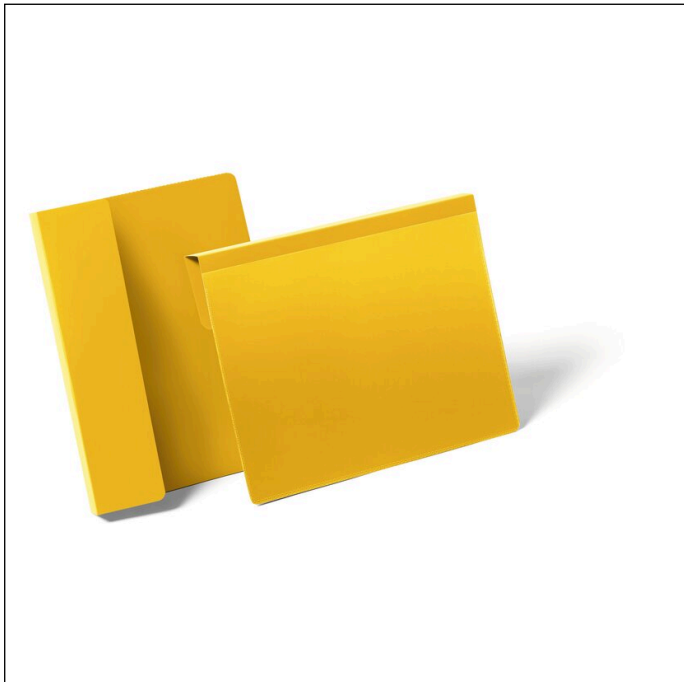

Document sleeve with fold A5 landscape

| | | | |
|----------------|------------------|------------------------|---------------|
| Article number | 172204 | Sales unit quantity | 1 Pack |
| Colour | Yellow | Sales unit EAN | 4005546997049 |
| Packaging unit | 50 pieces / pack | Packing weight (gross) | 1734 G |
| Base EAN | 4005546997049 | Country of origin | DE |

Logos and awards

Product description

- Document sleeve in A5 landscape format with sturdy fold to hang over cartons, boxes or other containers
- Also for insertion between stacked cartons
- Coloured rear foil made of durable hard plastic
- Suitable for scanners and indelible
- Inserts can be exchanged quickly
- Internal dimensions: A5 landscape / 210 x 148 mm (W x H)
- Fold width: 24 mm / overhang: 55 mm
- Suitable printable insert labels: Article number 485502

Product features

| | |
|------------------|-----|
| Outer width (mm) | 230 |
|------------------|-----|

Document sleeve with fold A5 landscape

| | |
|--|----------------|
| Outer height (mm) | 259 |
| Format / Format for | A5 |
| Orientation Format | Landscape |
| Brand | DURABLE |
| | |
| Inner width (mm) | 210 |
| Inner height (mm) | 148 |
| Opening | Top |
| Protection flap | No |
| Thumb cut-out | No |
| Can be cut to size | No |
| With blank inserts | No |
| Colour Back Cover | Yellow |
| Product features relating to documents | Can be scanned |
| Attachment type | Folding edge |
| Label type | DURAPRINT® |