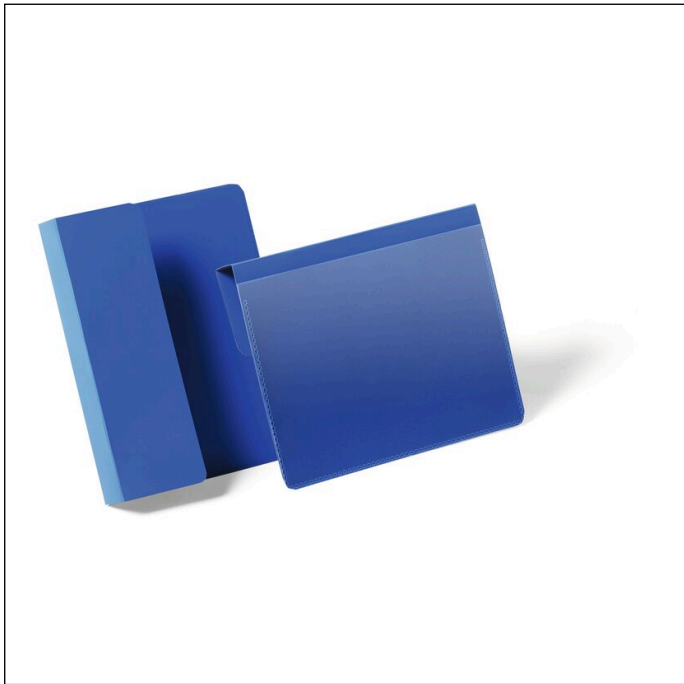

Document sleeve with fold A6 landscape

Article number	172107	Sales unit quantity	1 Pack
Colour	Dark blue	Sales unit EAN	4005546981703
Packaging unit	50 pieces / pack	Packing weight (gross)	1010.6 G
Base EAN	4005546981703	Country of origin	DE

Logos and awards

Product description

- Document sleeve in A6 landscape format with sturdy fold to hang over cartons, boxes or other containers
- Also for insertion between stacked cartons
- Coloured rear foil made of durable hard plastic
- Suitable for scanners and indelible
- Inserts can be exchanged quickly
- Internal dimensions: A6 landscape / 148 x 105 mm (W x H)
- Fold width: 24 mm / overhang: 55 mm
- Suitable printable insert labels: Article number 485102

Product features

Outer width (mm)	168
------------------	-----

Document sleeve with fold A6 landscape

Outer height (mm)	215
Format / Format for	A6
Orientation Format	Landscape
Brand	DURABLE
Inner width (mm)	148
Inner height (mm)	105
Opening	Top
Protection flap	No
Thumb cut-out	No
Can be cut to size	No
With blank inserts	No
Colour Back Cover	Dark blue
Product features relating to documents	Can be scanned
Attachment type	Folding edge
Label type	DURAPRINT®