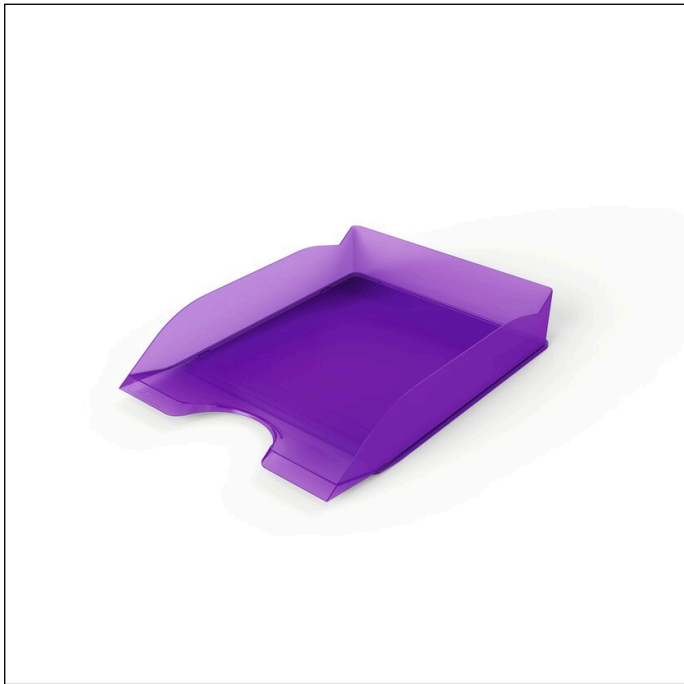

# Letter tray BASIC A4

Article number	1701674992	Sales unit quantity	6 Piece
Colour	Transparent purple	Sales unit EAN	4005546741987
Packaging unit	1 piece	Packing weight (gross)	1349.8 G
Base EAN	4005546741970	Country of origin	DE

## Product description

- Stackable letter tray for quick access to documents
- Compatible height spacers available separately
- Optimised size, reduced volume
- For formats A4 to C4
- With labelling field, can be individually labelled with article 8015-19, LABELFIX®

## Product features

Outer width (mm)	253
Outer height (mm)	63
Outer depth / length	337 mm
Filling quantity / Filling quantity for	500 Sheet
Format / Format for	A4-C4
Orientation Format	Portrait
Brand	DURABLE
Inner width (mm)	243

# Letter tray BASIC A4

Inner height (mm)	320
Inner depth (mm)	56
Number of Sections	1
Stackable	Yes
Recessed slot for easy access	Yes
Special colour	Translucent
Front panel	Bevelled
Labelling windowp	No
Labelling window with inserts that can be changed	No
Blue Angel Certified	No
Country of Origin	Made in Germany
Base / mount type	Table stand