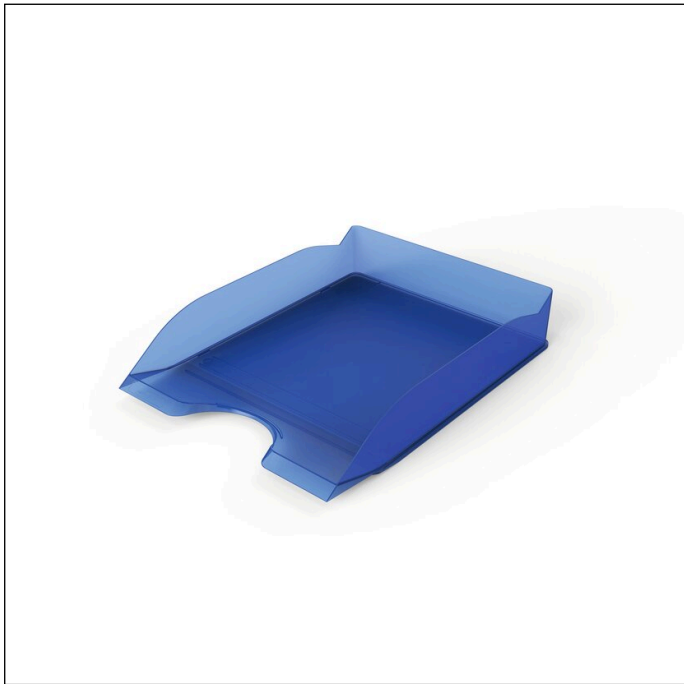

# Letter tray BASIC A4

Article number	1701674540	Sales unit quantity	6 Piece
Colour	Transparent blue	Sales unit EAN	4005546741895
Packaging unit	1 piece	Packing weight (gross)	1349.8 G
Base EAN	4005546741888	Country of origin	DE

## Product description

- Stackable letter tray for quick access to documents
- Compatible height spacers available separately
- Optimised size, reduced volume
- For formats A4 to C4
- With labelling field, can be individually labelled with article 8015-19, LABELFIX®

## Product features

Outer width (mm)	253
Outer height (mm)	63
Outer depth / length	337 mm
Filling quantity / Filling quantity for	500 Sheet
Format / Format for	A4-C4
Orientation Format	Portrait
Brand	DURABLE
Inner width (mm)	243

# Letter tray BASIC A4

Inner height (mm)	320
Inner depth (mm)	56
Number of Sections	1
Stackable	Yes
Recessed slot for easy access	Yes
Special colour	Translucent
Front panel	Bevelled
Labelling windowp	No
Labelling window with inserts that can be changed	No
Blue Angel Certified	No
Country of Origin	Made in Germany
Base / mount type	Table stand