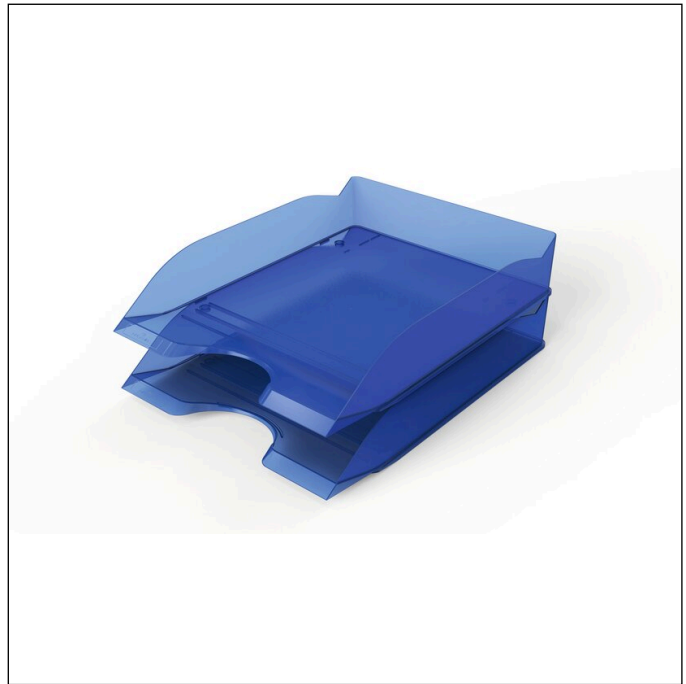

# Letter tray BASIC A4

Article number	1701674540	Sales unit quantity	6 Piece
Colour	Transparent blue	Sales unit EAN	4005546741895
Packaging unit	1 piece	Packing weight (gross)	1349.8 G
Base EAN	4005546741888	Country of origin	DE

## Product description

- Stackable letter tray for quick access to documents
- Compatible height spacers available separately
- Optimised size, reduced volume
- For formats A4 to C4
- With labelling field, can be individually labelled with article 8015-19, LABELFIX®

## Product features

Outer width (mm)	253
Outer height (mm)	63
Outer depth / length	337 mm
Filling quantity / Filling quantity for	500 Sheet
Format / Format for	A4-C4
Orientation Format	Portrait
Brand	DURABLE
Inner width (mm)	243

# Letter tray BASIC A4

Inner height (mm)	320
Inner depth (mm)	56
Number of Sections	1
Stackable	Yes
Recessed slot for easy access	Yes
Special colour	Translucent
Front panel	Bevelled
Labelling windowp	No
Labelling window with inserts that can be changed	No
Blue Angel Certified	No
Country of Origin	Made in Germany
Base / mount type	Table stand