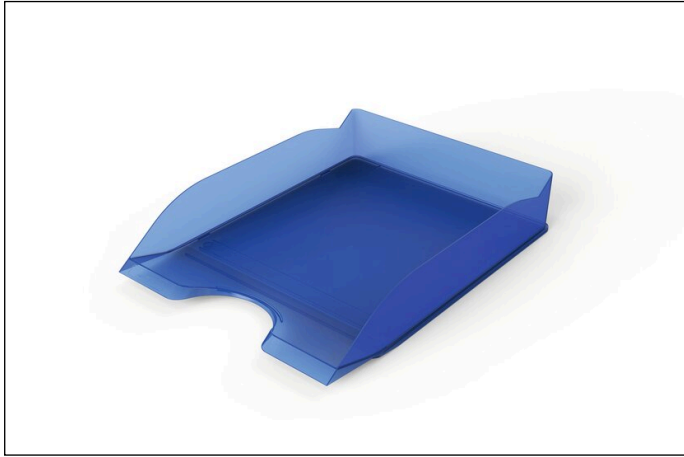

Letter tray BASIC A4

Article number	1701674540	Sales unit quantity	6 Piece
Colour	Transparent blue	Base EAN	4005546741888

Materialinformation

product	PS (Polystyrene)
----------------	------------------

1701674540_MDS_DURABLE_en.pdf | 2026-04-05 02:09