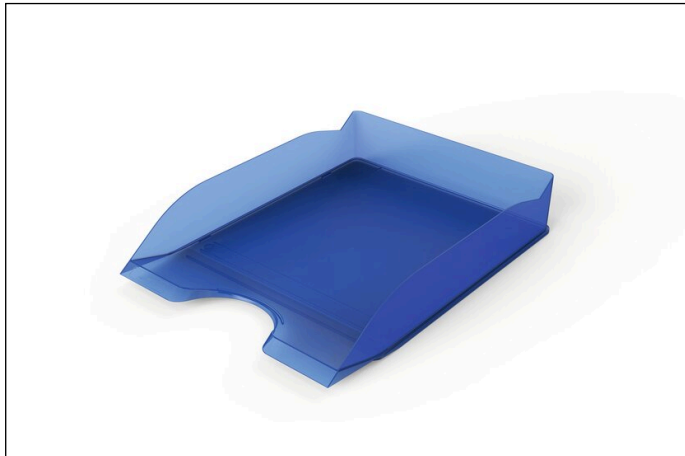

Letter tray BASIC A4

Article number	1701674540	Sales unit quantity	6 Piece
Colour	Transparent blue	Sales unit EAN	4005546741888

Self-declaration (according to DIN EN ISO 14021)

7.2 Compostable	
7.3 Degradable	
7.4 Designed to be dismantled	
7.5 Extended product life	
7.6 Recovered energy	
7.7 Recyclable	✓
7.7.a % Recyclable	100%
7.8 Recyclate content	
7.8.a % Recyclate content (pre-consumer)	
7.8.b % Recyclate content (post-consumer)	
7.9 Reduced energy consumption	
7.10 Reduced resource consumption	
7.11 Reduced water consumption	
7.12 Reusable and refillable	
7.13 Waste reduction	