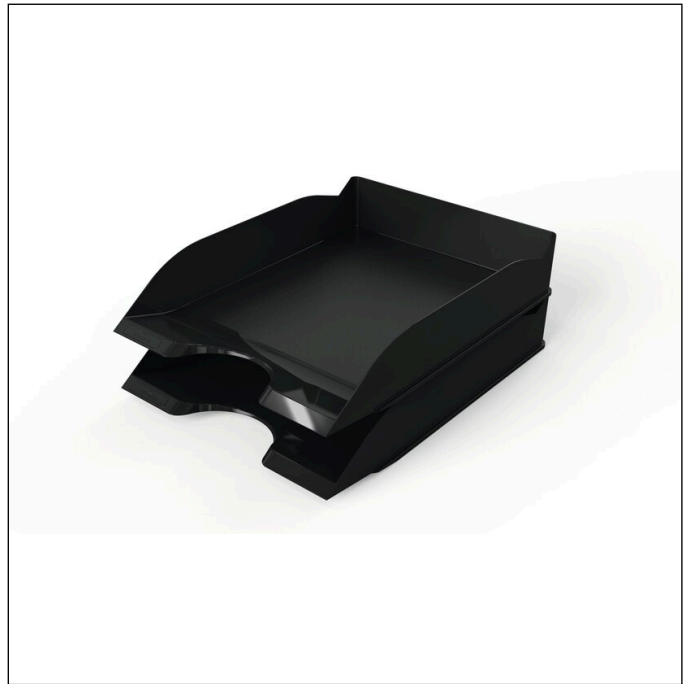

Letter tray BASIC A4

Article number	1701674060	Sales unit quantity	6 Piece
Colour	Black	Sales unit EAN	4005546741758
Packaging unit	1 piece	Packing weight (gross)	1349.8 G
Base EAN	4005546741741	Country of origin	DE

Product description

- Stackable letter tray for quick access to documents
- Compatible height spacers available separately
- Optimised size, reduced volume
- For formats A4 to C4
- With labelling field, can be individually labelled with article 8015-19, LABELFIX®

Product features

Outer width (mm)	253
Outer height (mm)	63
Outer depth / length	337 mm
Filling quantity / Filling quantity for	500 Sheet
Format / Format for	A4-C4
Orientation Format	Portrait
Brand	DURABLE
Inner width (mm)	243

Letter tray BASIC A4

Inner height (mm)	320
Inner depth (mm)	56
Number of Sections	1
Stackable	Yes
Recessed slot for easy access	Yes
Special colour	Opaque
Front panel	Bevelled
Labelling windowp	No
Labelling window with inserts that can be changed	No
Blue Angel Certified	No
Country of Origin	Made in Germany
Base / mount type	Table stand