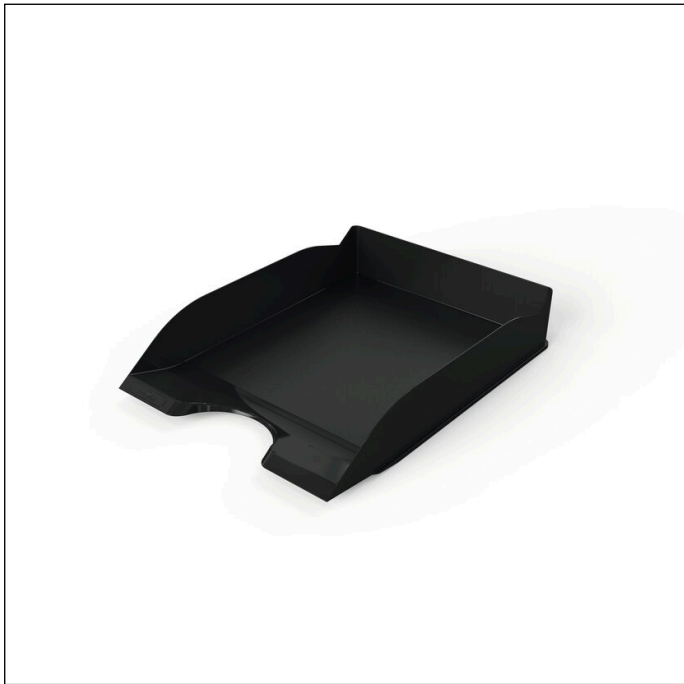

Letter tray BASIC A4

Article number	1701674060	Sales unit quantity	6 Piece
Colour	Black	Sales unit EAN	4005546741758
Packaging unit	1 piece	Packing weight (gross)	1349.8 G
Base EAN	4005546741741	Country of origin	DE

Product description

- Stackable letter tray for quick access to documents
- Compatible height spacers available separately
- Optimised size, reduced volume
- For formats A4 to C4
- With labelling field, can be individually labelled with article 8015-19, LABELFIX®

Product features

Outer width (mm)	253
Outer height (mm)	63
Outer depth / length	337 mm
Filling quantity / Filling quantity for	500 Sheet
Format / Format for	A4-C4
Orientation Format	Portrait
Brand	DURABLE
Inner width (mm)	243

Letter tray BASIC A4

Inner height (mm)	320
Inner depth (mm)	56
Number of Sections	1
Stackable	Yes
Recessed slot for easy access	Yes
Special colour	Opaque
Front panel	Bevelled
Labelling windowp	No
Labelling window with inserts that can be changed	No
Blue Angel Certified	No
Country of Origin	Made in Germany
Base / mount type	Table stand