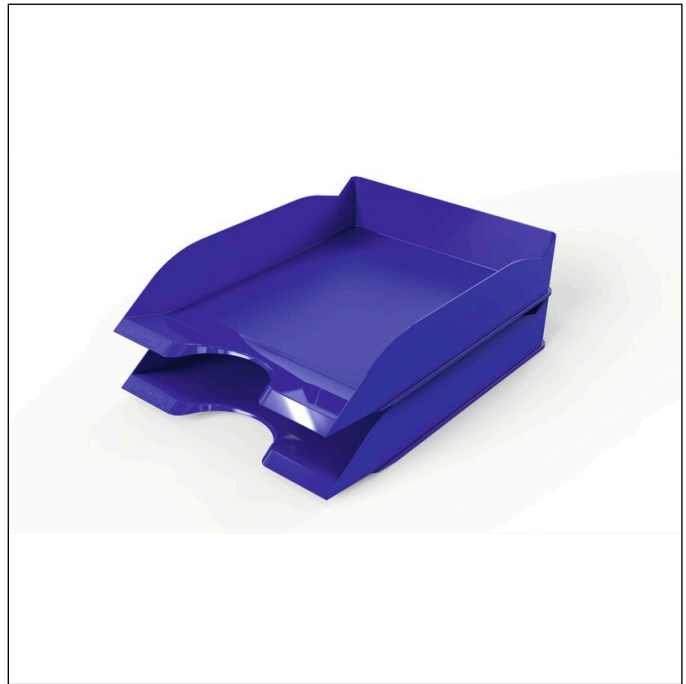

Letter tray BASIC A4

Article number	1701674040	Sales unit quantity	6 Piece
Colour	Blue	Sales unit EAN	4005546741819
Packaging unit	1 piece	Packing weight (gross)	1349.8 G
Base EAN	4005546741802	Country of origin	DE

Product description

- Stackable letter tray for quick access to documents
- Compatible height spacers available separately
- Optimised size, reduced volume
- For formats A4 to C4
- With labelling field, can be individually labelled with article 8015-19, LABELFIX®

Product features

Outer width (mm)	253
Outer height (mm)	63
Outer depth / length	337 mm
Filling quantity / Filling quantity for	500 Sheet
Format / Format for	A4-C4
Orientation Format	Portrait
Brand	DURABLE
Inner width (mm)	243

Letter tray BASIC A4

Inner height (mm)	320
Inner depth (mm)	56
Number of Sections	1
Stackable	Yes
Recessed slot for easy access	Yes
Special colour	Opaque
Front panel	Bevelled
Labelling windowp	No
Labelling window with inserts that can be changed	No
Blue Angel Certified	No
Country of Origin	Made in Germany
Base / mount type	Table stand