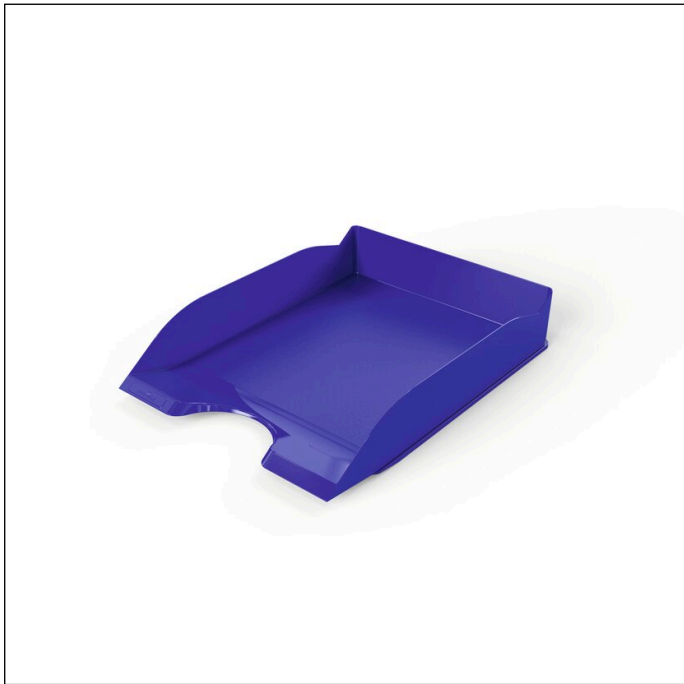

Letter tray BASIC A4

Article number	1701674040	Sales unit quantity	6 Piece
Colour	Blue	Sales unit EAN	4005546741819
Packaging unit	1 piece	Packing weight (gross)	1349.8 G
Base EAN	4005546741802	Country of origin	DE

Product description

- Stackable letter tray for quick access to documents
- Compatible height spacers available separately
- Optimised size, reduced volume
- For formats A4 to C4
- With labelling field, can be individually labelled with article 8015-19, LABELFIX®

Product features

Outer width (mm)	253
Outer height (mm)	63
Outer depth / length	337 mm
Filling quantity / Filling quantity for	500 Sheet
Format / Format for	A4-C4
Orientation Format	Portrait
Brand	DURABLE
Inner width (mm)	243

Letter tray BASIC A4

Inner height (mm)	320
Inner depth (mm)	56
Number of Sections	1
Stackable	Yes
Recessed slot for easy access	Yes
Special colour	Opaque
Front panel	Bevelled
Labelling windowp	No
Labelling window with inserts that can be changed	No
Blue Angel Certified	No
Country of Origin	Made in Germany
Base / mount type	Table stand