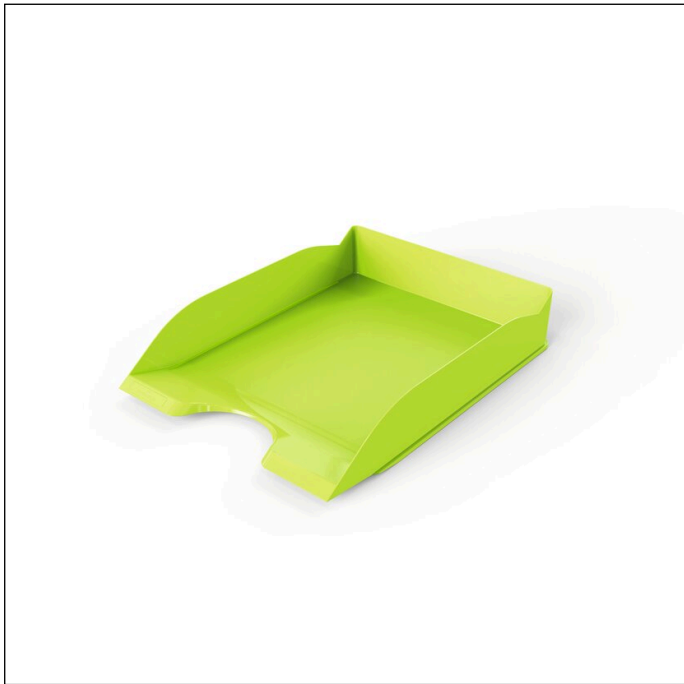

Letter tray BASIC A4

Article number	1701674020	Sales unit quantity	6 Piece
Colour	Green	Sales unit EAN	4005546741796
Packaging unit	1 piece	Packing weight (gross)	1349.8 G
Base EAN	4005546741789	Country of origin	DE

Product description

- Stackable letter tray for quick access to documents
- Compatible height spacers available separately
- Optimised size, reduced volume
- For formats A4 to C4
- With labelling field, can be individually labelled with article 8015-19, LABELFIX®

Product features

Outer width (mm)	253
Outer height (mm)	63
Outer depth / length	337 mm
Filling quantity / Filling quantity for	500 Sheet
Format / Format for	A4-C4
Orientation Format	Portrait
Brand	DURABLE
Inner width (mm)	243

Letter tray BASIC A4

Inner height (mm)	320
Inner depth (mm)	56
Number of Sections	1
Stackable	Yes
Recessed slot for easy access	Yes
Special colour	Opaque
Front panel	Bevelled
Labelling windowp	No
Labelling window with inserts that can be changed	No
Blue Angel Certified	No
Country of Origin	Made in Germany
Base / mount type	Table stand