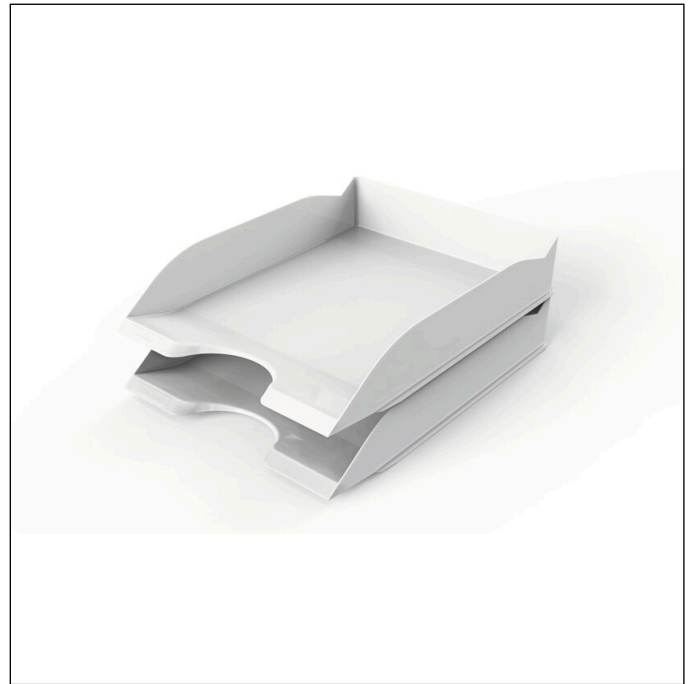

Letter tray BASIC A4

Article number	1701674010	Sales unit quantity	6 Piece
Colour	White	Sales unit EAN	4005546741772
Packaging unit	1 piece	Packing weight (gross)	1349.8 G
Base EAN	4005546741765	Country of origin	DE

Product description

- Stackable letter tray for quick access to documents
- Compatible height spacers available separately
- Optimised size, reduced volume
- For formats A4 to C4
- With labelling field, can be individually labelled with article 8015-19, LABELFIX®

Product features

Outer width (mm)	253
Outer height (mm)	63
Outer depth / length	337 mm
Filling quantity / Filling quantity for	500 Sheet
Format / Format for	A4-C4
Orientation Format	Portrait
Brand	DURABLE
Inner width (mm)	243

Letter tray BASIC A4

Inner height (mm)	320
Inner depth (mm)	56
Number of Sections	1
Stackable	Yes
Recessed slot for easy access	Yes
Special colour	Opaque
Front panel	Bevelled
Labelling windowp	No
Labelling window with inserts that can be changed	No
Blue Angel Certified	No
Country of Origin	Made in Germany
Base / mount type	Table stand