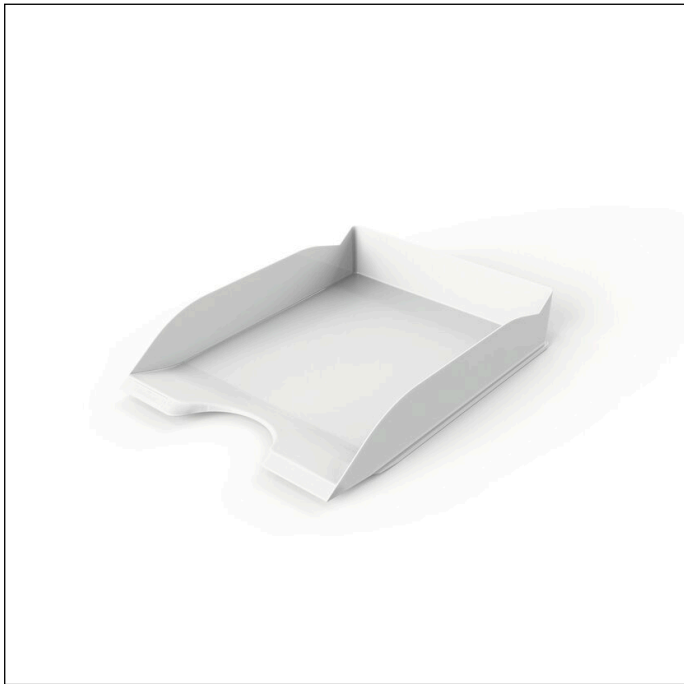

Letter tray BASIC A4

Article number	1701674010	Sales unit quantity	6 Piece
Colour	White	Sales unit EAN	4005546741772
Packaging unit	1 piece	Packing weight (gross)	1349.8 G
Base EAN	4005546741765	Country of origin	DE

Product description

- Stackable letter tray for quick access to documents
- Compatible height spacers available separately
- Optimised size, reduced volume
- For formats A4 to C4
- With labelling field, can be individually labelled with article 8015-19, LABELFIX®

Product features

Outer width (mm)	253
Outer height (mm)	63
Outer depth / length	337 mm
Filling quantity / Filling quantity for	500 Sheet
Format / Format for	A4-C4
Orientation Format	Portrait
Brand	DURABLE
Inner width (mm)	243

Letter tray BASIC A4

Inner height (mm)	320
Inner depth (mm)	56
Number of Sections	1
Stackable	Yes
Recessed slot for easy access	Yes
Special colour	Opaque
Front panel	Bevelled
Labelling windowp	No
Labelling window with inserts that can be changed	No
Blue Angel Certified	No
Country of Origin	Made in Germany
Base / mount type	Table stand