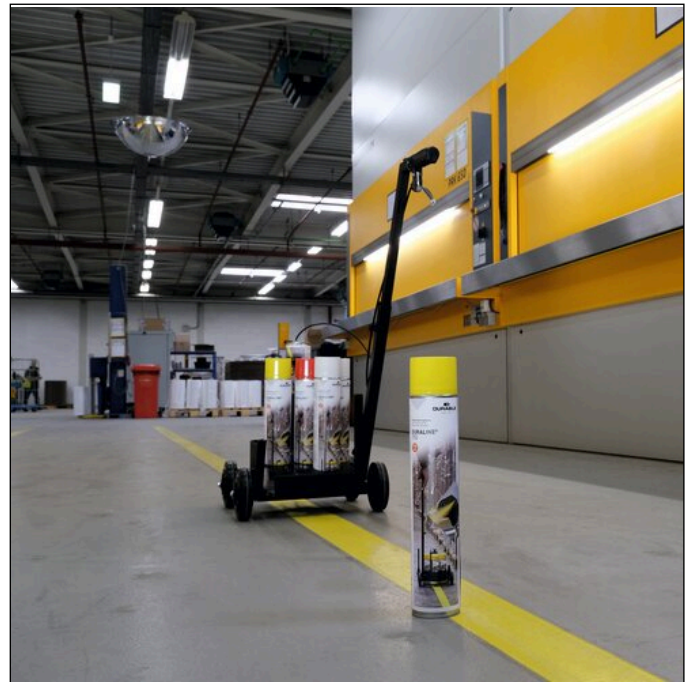

# Floor marking spray DURALINE® 750

Article number	114004	Sales unit quantity	1 Piece
Colour	Yellow	Sales unit EAN	4005546742236
Packaging unit	1 piece	Packing weight (gross)	833 G
Base EAN	4005546742236	Country of origin	DE

## Product description

- Permanent floor marking spray for indoor and outdoor use
- Marking spray for demarcating areas and optimizing traffic routes in factories, warehouses, production facilities and parking lots etc.
- Suitable for forklifts
- The surface to be sprayed must be free of dust, grease and other contaminants
- Optimum application in a temperature range between +5°C and +40°C
- Range approx. 100 m per spray can, depending on the width of the line, the thickness of the application and the condition of the floor
- Colors similar to RAL 9003 signal white, 3001 signal red, 1003 signal yellow

## Product features

Outer height (mm)	340
Outer Ø (mm)	63
Filling quantity / Filling quantity for	750 ml
Brand	DURABLE
Application area	Walking area, driving area