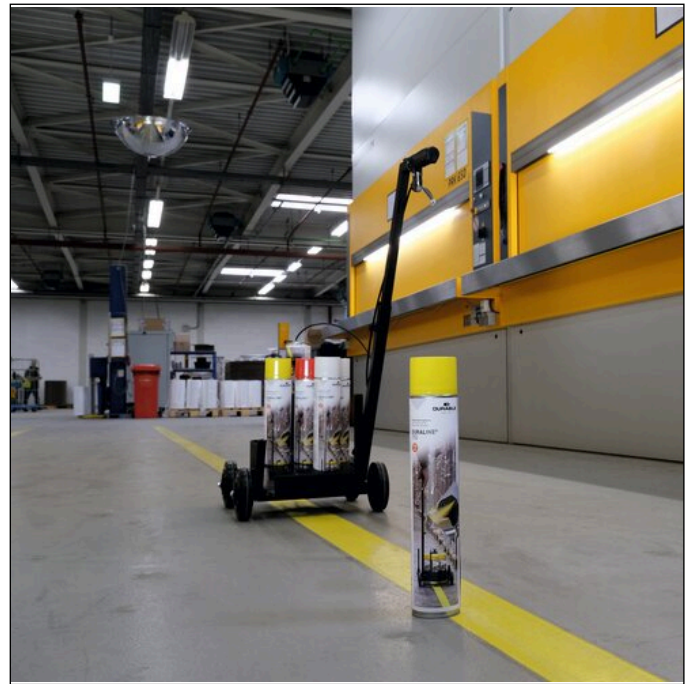

Floor marking spray DURALINE® 750

Article number	114003	Sales unit quantity	1 Piece
Colour	Red	Sales unit EAN	4005546742250
Packaging unit	1 piece	Packing weight (gross)	833 G
Base EAN	4005546742250	Country of origin	DE

Product description

- Permanent floor marking spray for indoor and outdoor use
- Marking spray for demarcating areas and optimizing traffic routes in factories, warehouses, production facilities and parking lots etc.
- Suitable for forklifts
- The surface to be sprayed must be free of dust, grease and other contaminants
- Optimum application in a temperature range between +5°C and +40°C
- Range approx. 100 m per spray can, depending on the width of the line, the thickness of the application and the condition of the floor
- Colors similar to RAL 9003 signal white, 3001 signal red, 1003 signal yellow

Product features

Outer height (mm)	340
Outer Ø (mm)	63
Filling quantity / Filling quantity for	750 ml
Brand	DURABLE
Application area	Walking area, driving area