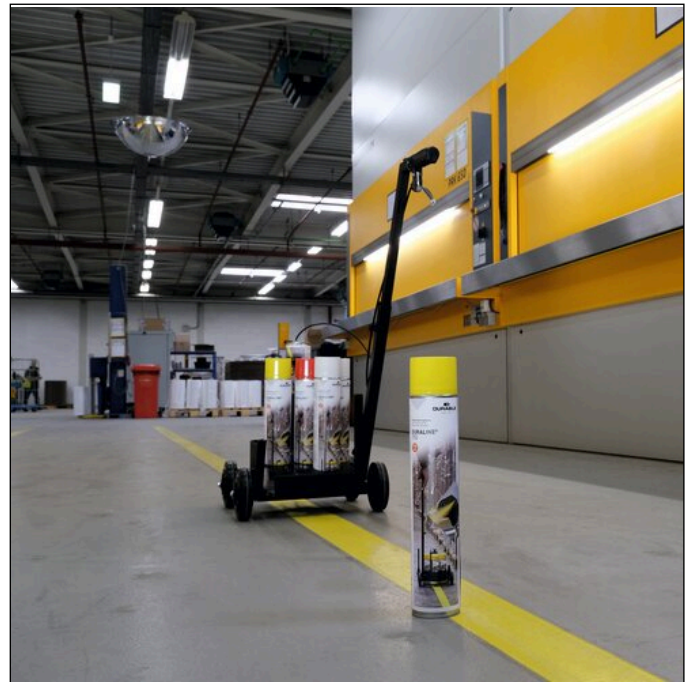

Floor marking spray DURALINE® 750

Article number	114002	Sales unit quantity	1 Piece
Colour	White	Sales unit EAN	4005546742212
Packaging unit	1 piece	Packing weight (gross)	833 G
Base EAN	4005546742212	Country of origin	DE

Product description

- Permanent floor marking spray for indoor and outdoor use
- Marking spray for demarcating areas and optimizing traffic routes in factories, warehouses, production facilities and parking lots etc.
- Suitable for forklifts
- The surface to be sprayed must be free of dust, grease and other contaminants
- Optimum application in a temperature range between +5°C and +40°C
- Range approx. 100 m per spray can, depending on the width of the line, the thickness of the application and the condition of the floor
- Colors similar to RAL 9003 signal white, 3001 signal red, 1003 signal yellow

Product features

Outer height (mm)	340
Outer Ø (mm)	63
Filling quantity / Filling quantity for	750 ml
Brand	DURABLE
Application area	Walking area, driving area