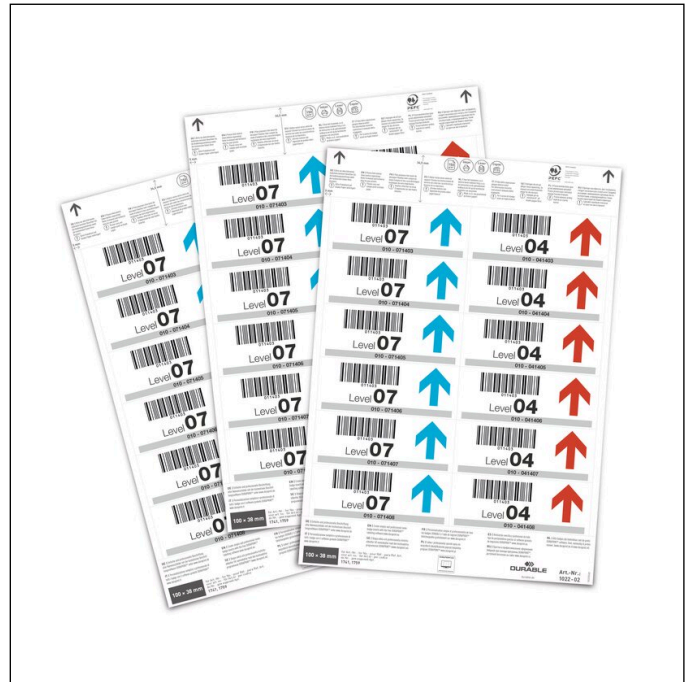

Insert sheets 100x38 mm

Article number	102202	Sales unit quantity	1 Bag
Colour	White	Sales unit EAN	4005546725758
Packaging unit	240 pieces / bag	Packing weight (gross)	194.4 G
Base EAN	4005546725758	Country of origin	DE

Logos and awards

Product description

- Micro-perforated insert sheets in A4 format
- For professional printing of logistical pockets
- Suitable for copiers and laser and inkjet printers
- Easy labelling with free DURAPRINT[®] software with database function at www.duraprint.de
- 240 badges measuring 100 x 38 mm (W x H)

Product features

Outer width (mm)	100
Outer height (mm)	38
Filling quantity / Filling quantity for	240 Sign(s)

Insert sheets 100x38 mm

Format / Format for	100 x 38 mm
Orientation Format	Landscape
Brand	DURABLE
Capacity	20 sheets A4
Material Quality	150 g/m ²
Micro Perforation	Yes
Orientation	Landscape
Suitable printer type	For all printer types
Label type	DURAPRINT®