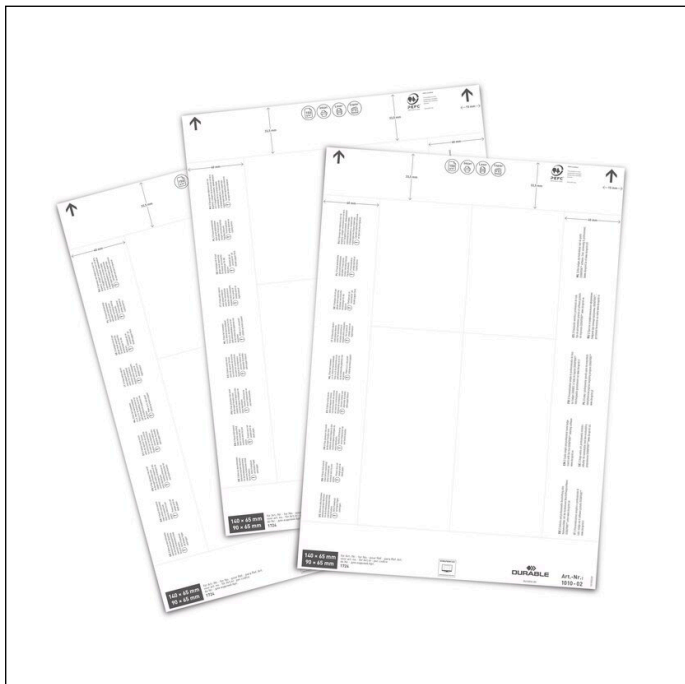

Insert sheets 140/90x65 mm

| | | | |
|----------------|-----------------|------------------------|---------------|
| Article number | 101002 | Sales unit quantity | 1 Bag |
| Colour | White | Sales unit EAN | 4005546998794 |
| Packaging unit | 80 pieces / bag | Packing weight (gross) | 193.8 G |
| Base EAN | 4005546998794 | Country of origin | DE |

Logos and awards

Product description

- Micro-perforated insert sheets in A4 format
- For professional printing of logistical pockets
- Suitable for copiers and laser and inkjet printers
- Easy labelling with free DURAPRINT[®] software with database function at www.duraprint.de
- 80 badges measuring 140/90 x 65 mm (W x H)

Product features

| | |
|---|------------|
| Outer width (mm) | 140 |
| Outer height (mm) | 65 |
| Filling quantity / Filling quantity for | 80 Sign(s) |

101002_PDS_DURABLE_en.pdf | 2026-04-06 09:29

1/2

Insert sheets 140/90x65 mm

| | |
|-----------------------|-----------------------|
| Orientation Format | Landscape |
| Brand | DURABLE |
| Capacity | 20 sheets A4 |
| Material Quality | 150 g/m ² |
| Micro Perforation | Yes |
| Orientation | Landscape |
| Suitable printer type | For all printer types |
| Label type | DURAPRINT® |